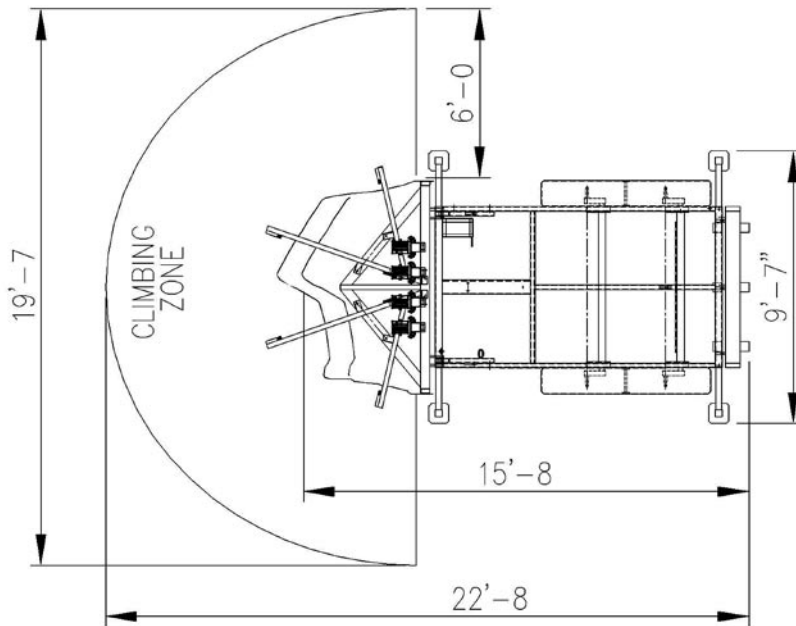

# Drop A Rock 24' Mobile

603.625.6919

24' DAR REAR PROFILE

24' DAR STANDING FRONT VIEW

24' DAR PLAN VIEW