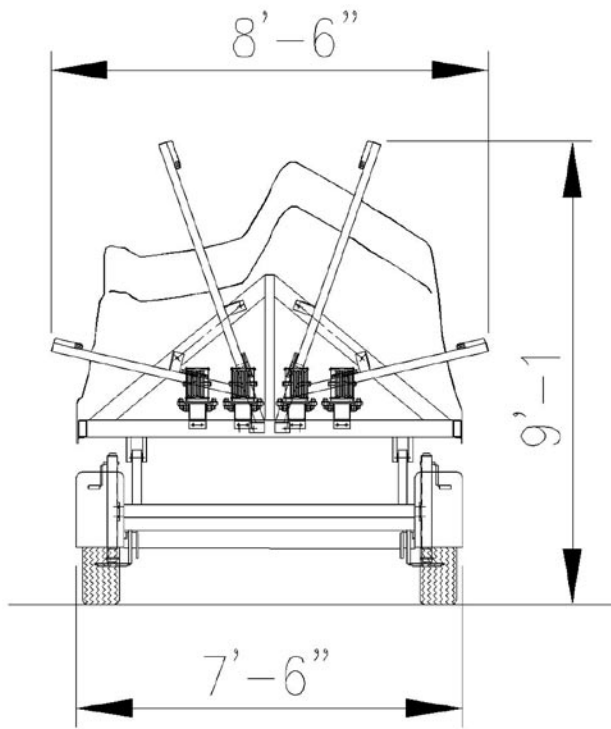

# Drop A Rock 24' Mobile

603.625.6919

24' DAR REAR PROFILE

24' DAR STANDING FRONT VIEW

24' DAR PLAN VIEW