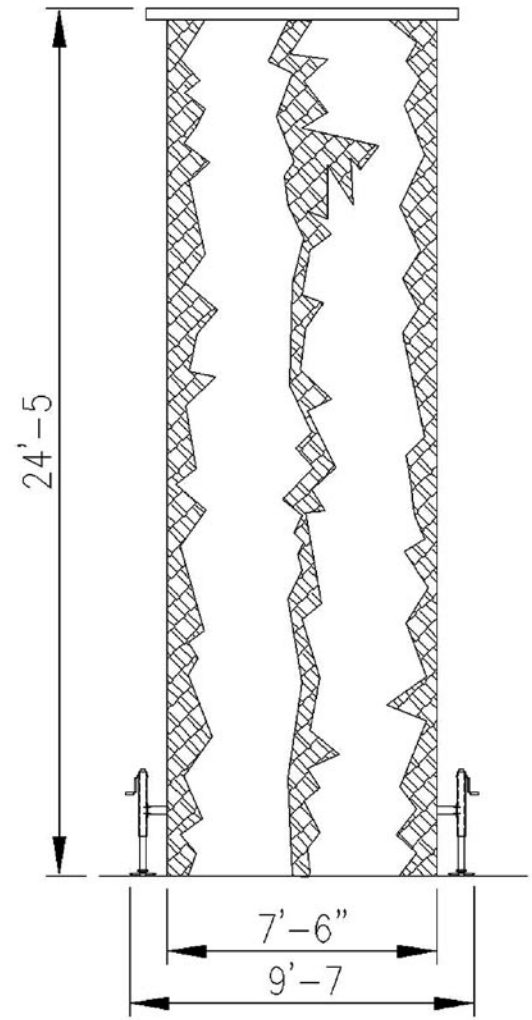

# Drop A Rock 24' Mobile

603.625.6919

24' DAR REAR PROFILE

24' DAR STANDING FRONT VIEW

24' DAR PLAN VIEW