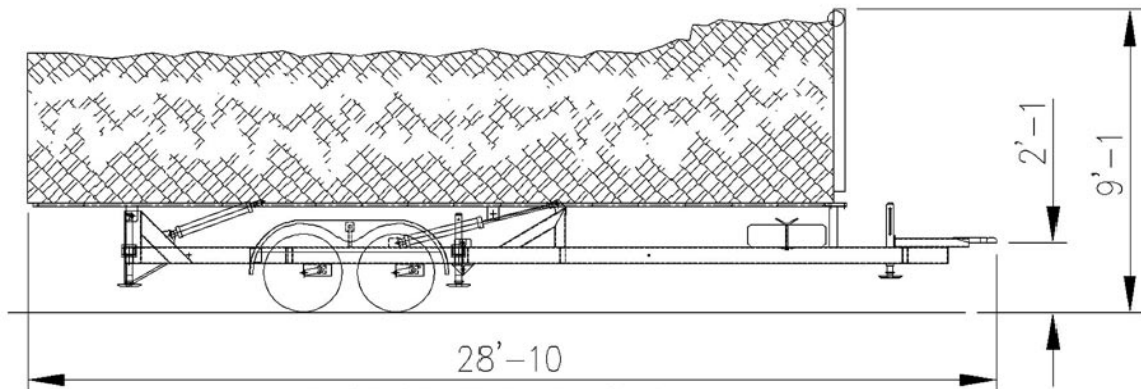

24' DAR STANDING SIDE VIEW

24' DAR SIDE PROFILE

SPECIFICATIONS

- 2 5/16" BALL REQUIRED
- 7 PRONG PLUG
- 15" WHEELS
- 2 3500 LBS TORSION AXLES
- ELECTRICAL TRAILER BRAKES
- 4800 LBS TOTAL WEIGHT
- DROP 'N GO OPTIONS AVAIL.
- FOLDING TRAILER AVAIL.
- CUSTOM PAINTS AVAIL.
- REMOTE SET-UP