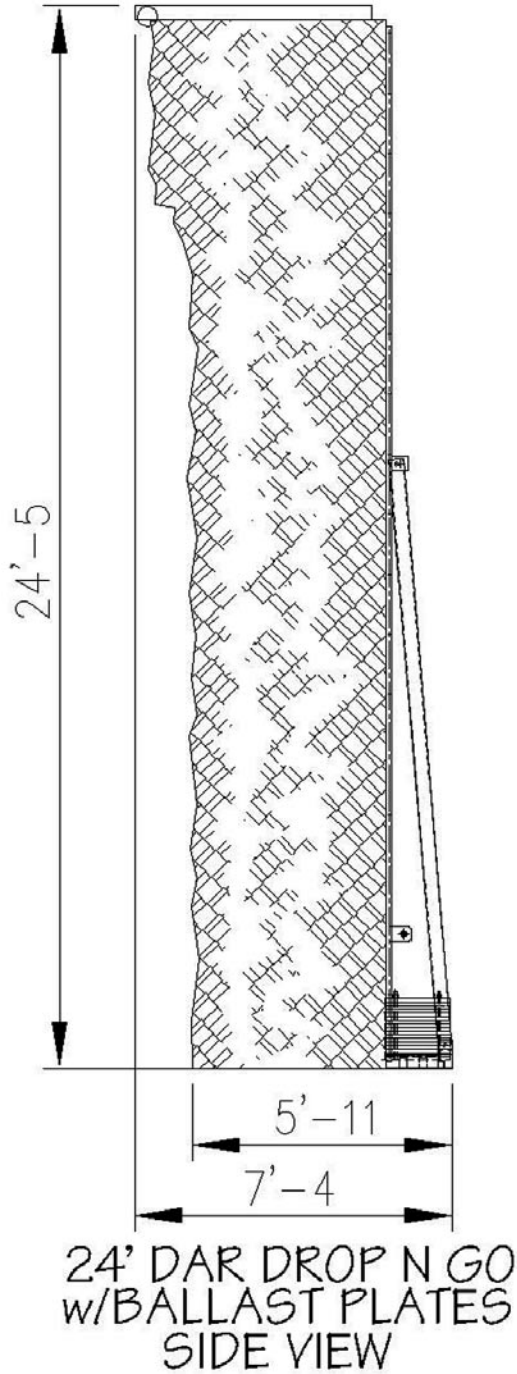

Drop A Rock 24' Drop 'n Go

SPECIFICATIONS

- SMALLEST FOOTPRINT AVAIL.
- GREAT FOR MALL LOCATIONS
-NO DRILLING
- EASY SET-UP
- 25'6" MIN. CEILING HEIGHT
REQUIRED FOR SET-UP!
- FITS ALL 24' & 32' CLIMBING WALLS
- NO POWER REQUIRED TO OPERATE
- INDOOR APPLICATION ONLY